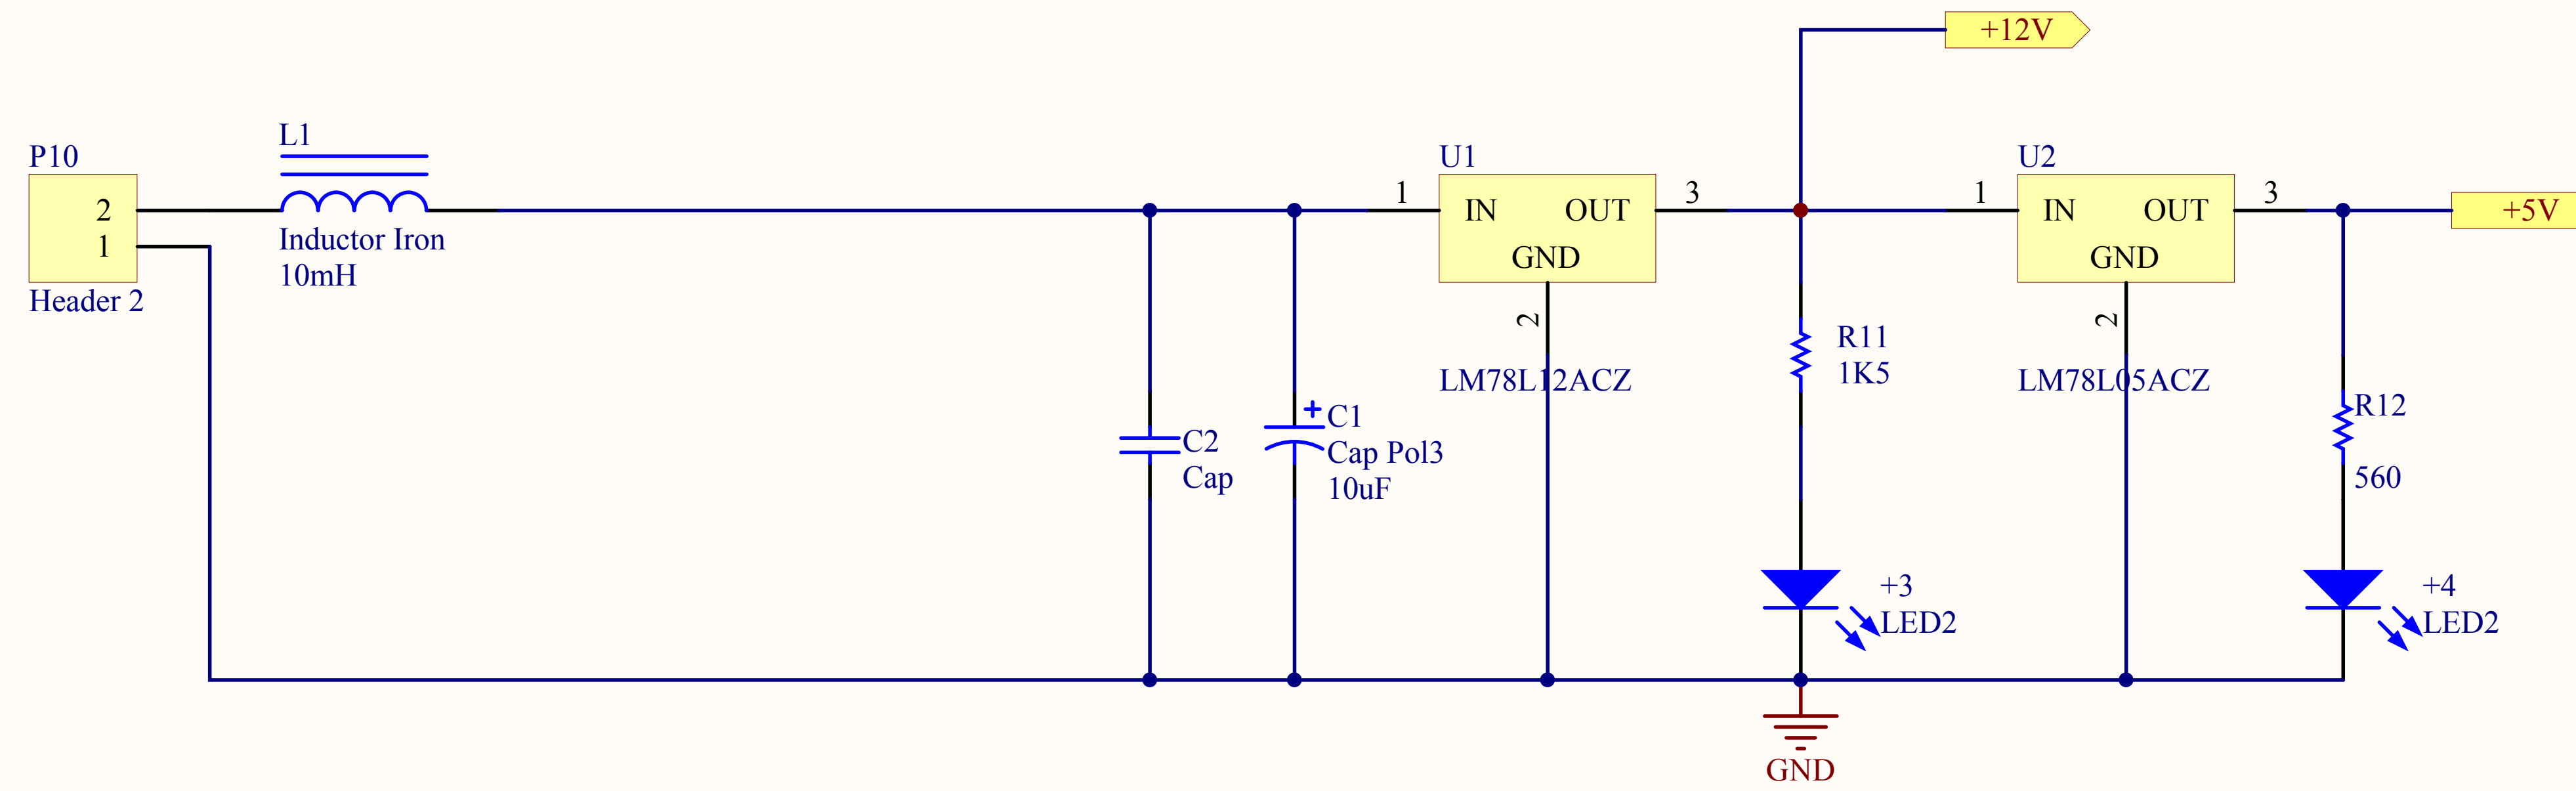

Title		
Size	Number	Revision
A4		
Date:	10/09/2008	Sheet of
File:	D:\diego\..\placa_control_esquema.SchDoc Drawn By:	

Title		
Size	Number	Revision
A4		
Date:	10/09/2008	Sheet of
File:	D:\diego\..\conversor_enc_ttl.SchDoc	Drawn By:

verificar

Title		
Size	Number	Revision
A4		
Date:	10/09/2008	Sheet of
File:	D:\diego\..\esquema_485.SchDoc	Drawn By:

Title		
Size	Number	Revision
A4		
Date:	10/09/2008	Sheet of
File:	D:\diego\..\esquema_arm.SchDoc	Drawn By:

Title		
Size	Number	Revision
A4		
Date:	10/09/2008	Sheet of
File:	D:\diego\...\esquema_regulador.SchDoc	Drawn By: