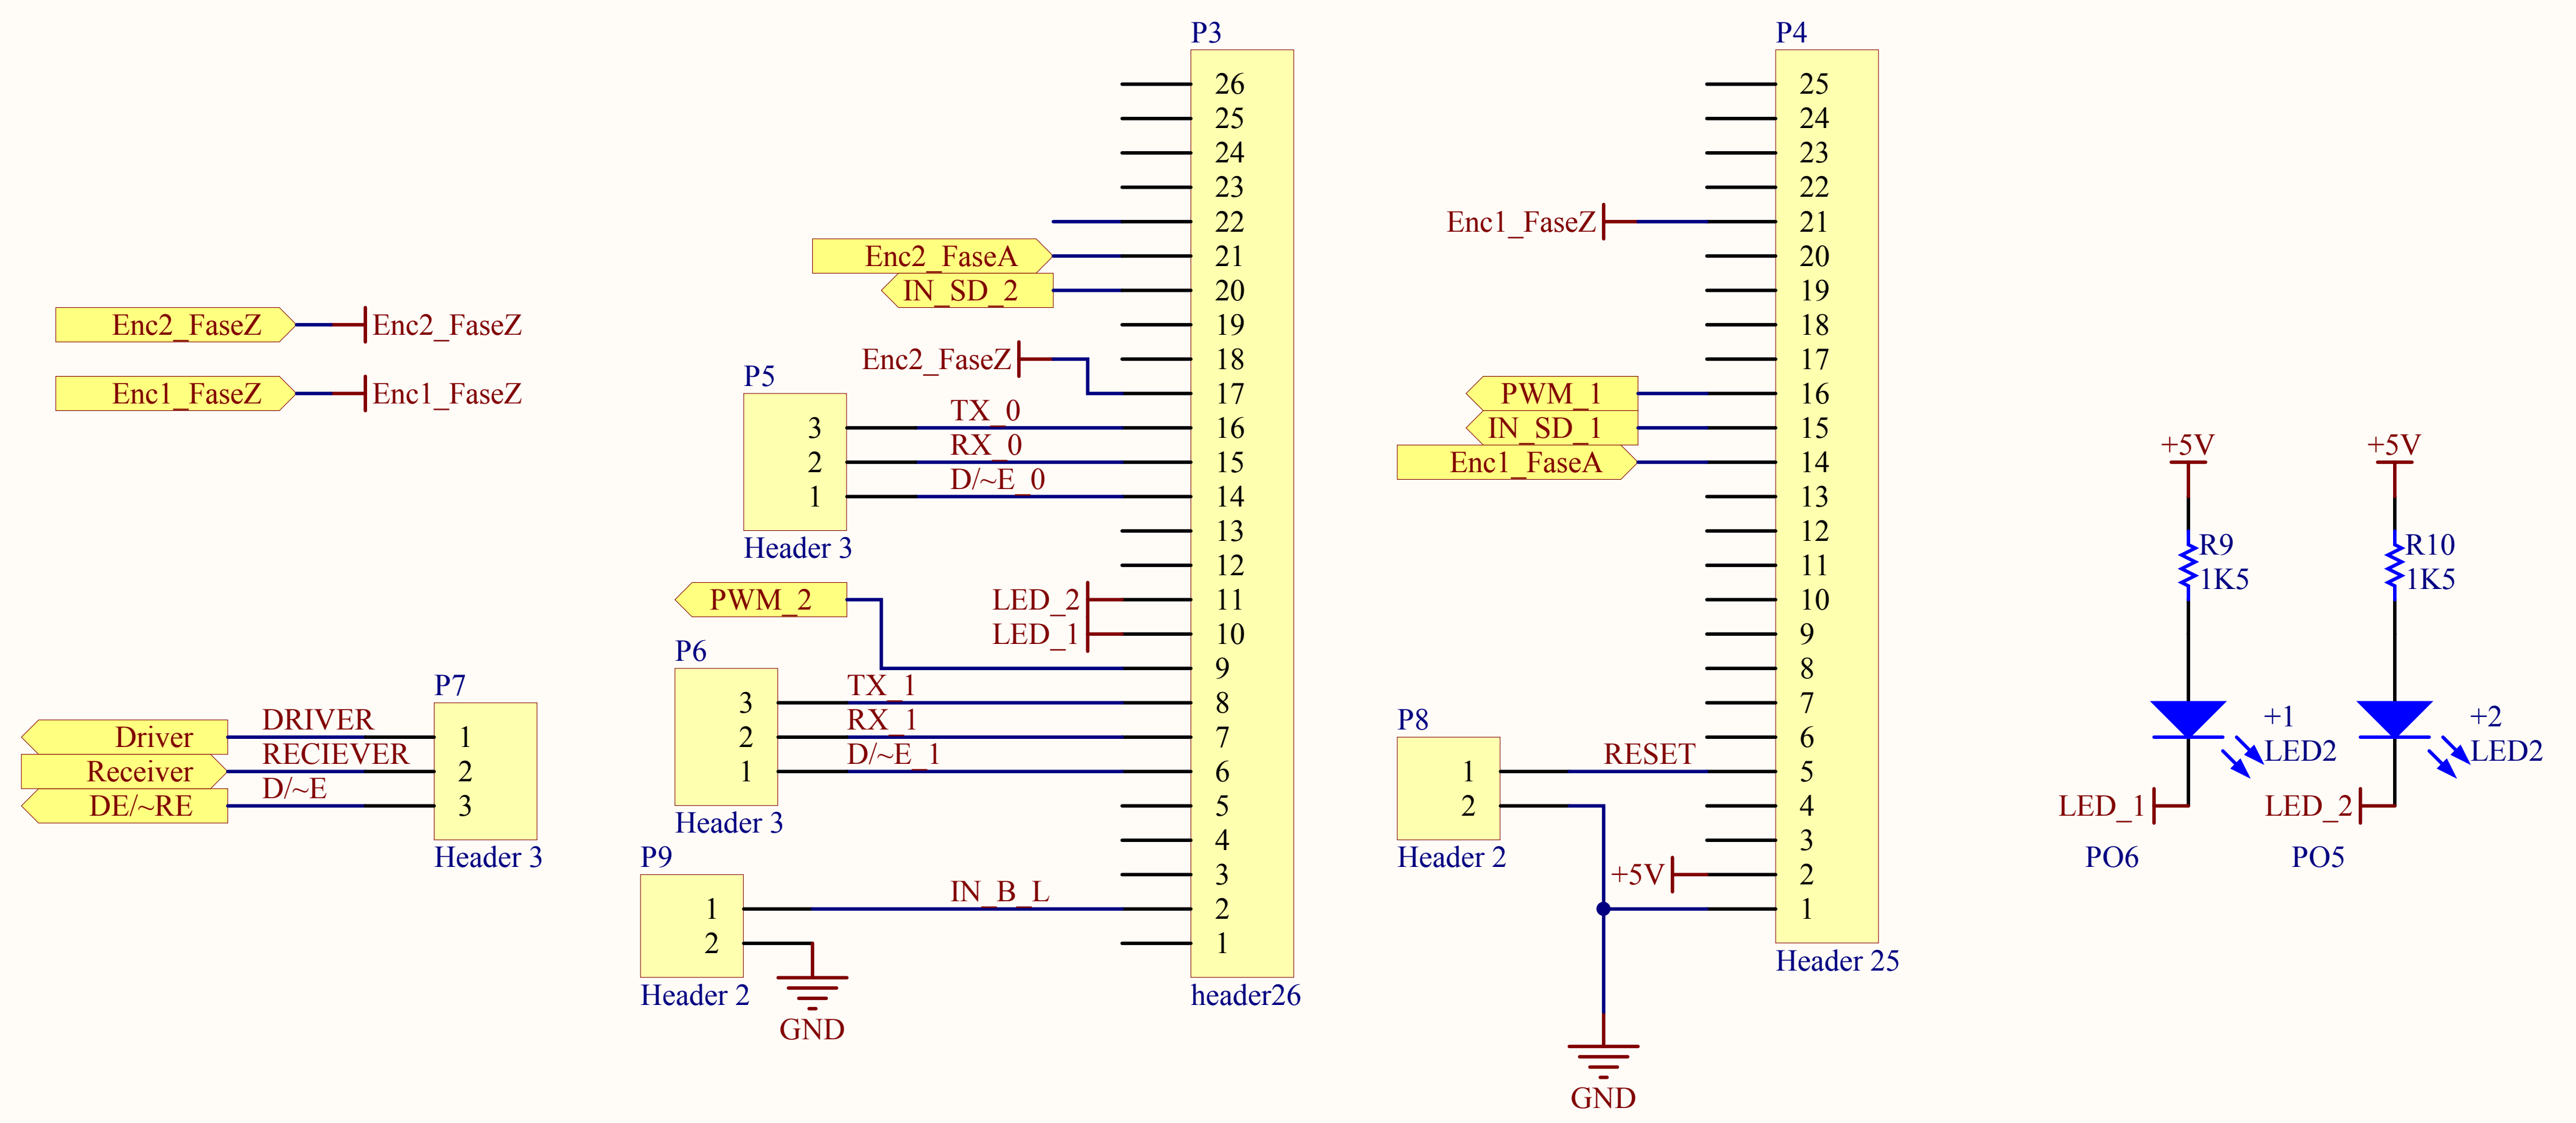

Title		
Size	Number	Revision
A4		
Date:	10/09/2008	Sheet of
File:	D:\diego\..\placa_control_esquema.SchDoc Drawn By:	

Title		
Size	Number	Revision
A4		
Date:	10/09/2008	Sheet of
File:	D:\diego\..\conversor_enc_ttl.SchDoc	Drawn By:

verificar

Title		
Size	Number	Revision
A4		
Date:	10/09/2008	Sheet of
File:	D:\diego\..\esquema_485.SchDoc	Drawn By:

Title		
Size	Number	Revision
A4		
Date:	10/09/2008	Sheet of
File:	D:\diego\..\esquema_arm.SchDoc	Drawn By:

Title		
Size	Number	Revision
A4		
Date:	10/09/2008	Sheet of
File:	D:\diego\...\esquema_regulador.SchDoc	Drawn By: