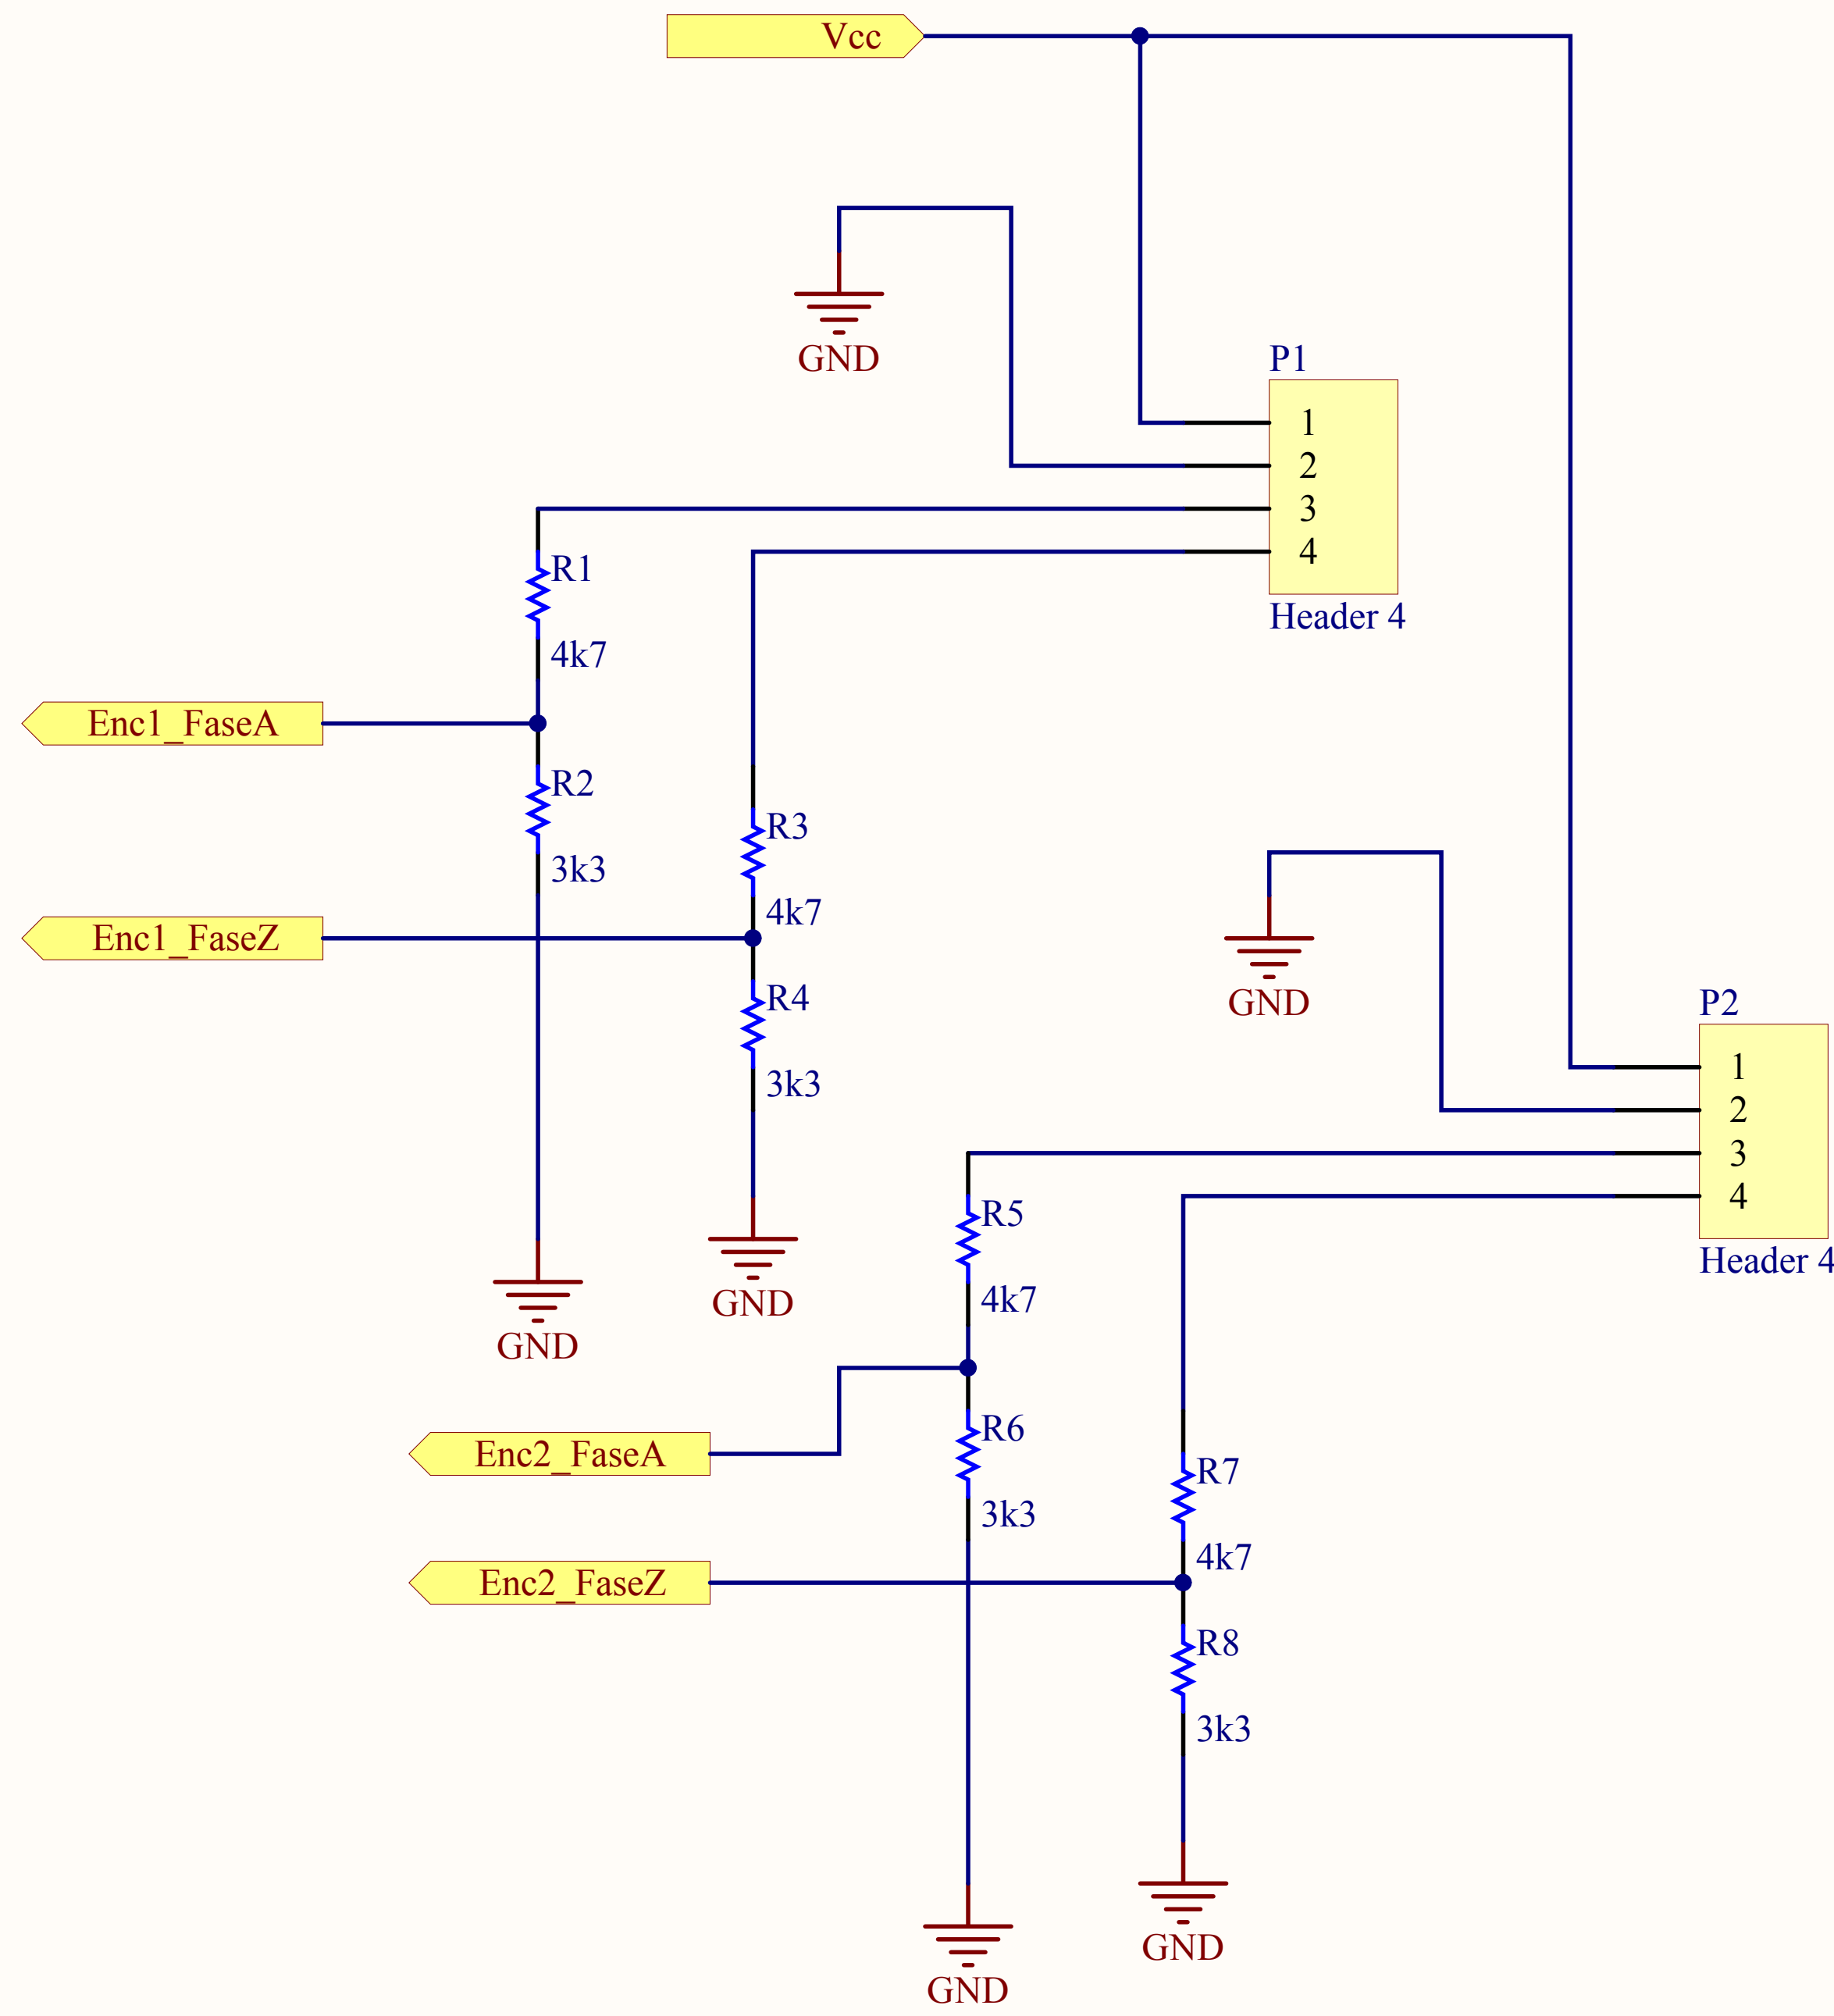

Title		
Size	Number	Revision
A4		
Date:	10/09/2008	Sheet of
File:	D:\diego\..\placa_control_esquema.SchDoc Drawn By:	

Title		
Size	Number	Revision
A4		
Date:	10/09/2008	Sheet of
File:	D:\diego\..\conversor_enc_ttl.SchDoc	Drawn By:

verificar

Title		
Size	Number	Revision
A4		
Date:	10/09/2008	Sheet of
File:	D:\diego\..\esquema_485.SchDoc	Drawn By:

Title		
Size	Number	Revision
A4		
Date:	10/09/2008	Sheet of
File:	D:\diego\..\esquema_arm.SchDoc	Drawn By:

Title		
Size	Number	Revision
A4		
Date:	10/09/2008	Sheet of
File:	D:\diego\...\esquema_regulador.SchDoc	Drawn By: