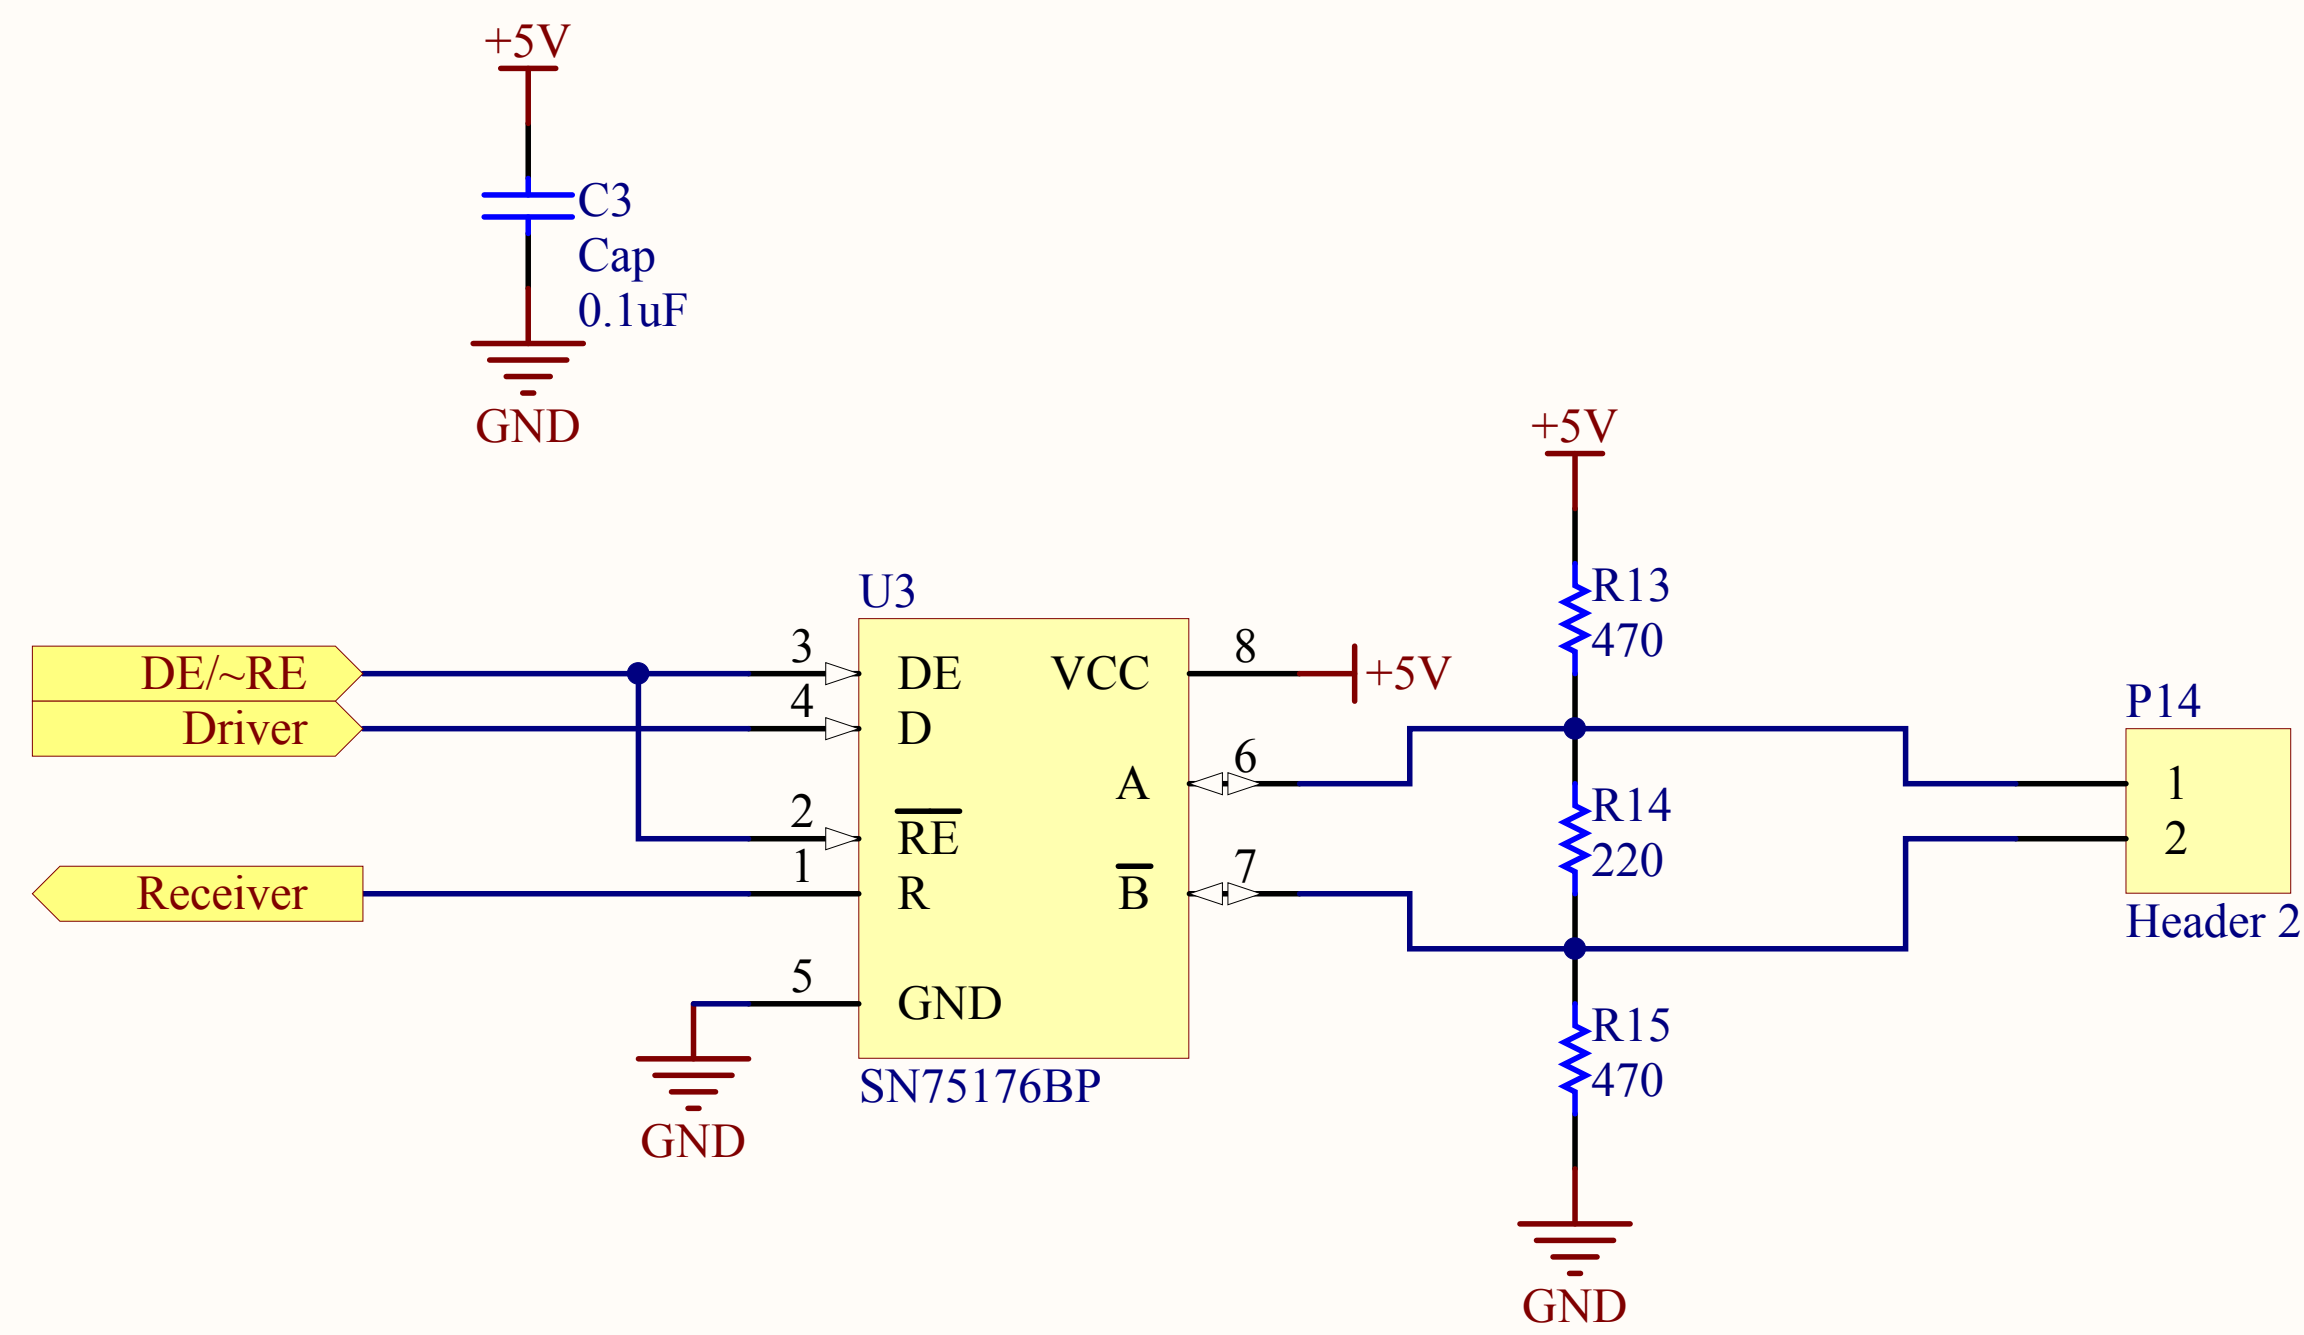

Title		
Size	Number	Revision
A4		
Date:	10/09/2008	Sheet of
File:	D:\diego\..\placa_control_esquema.SchDoc Drawn By:	

Title		
Size	Number	Revision
A4		
Date:	10/09/2008	Sheet of
File:	D:\diego\..\conversor_enc_ttl.SchDoc	Drawn By:

verificar

Title		
Size	Number	Revision
A4		
Date:	10/09/2008	Sheet of
File:	D:\diego\..\esquema_485.SchDoc	Drawn By:

Title		
Size	Number	Revision
A4		
Date:	10/09/2008	Sheet of
File:	D:\diego\..\esquema_arm.SchDoc	Drawn By:

Title		
Size	Number	Revision
A4		
Date:	10/09/2008	Sheet of
File:	D:\diego\...\esquema_regulador.SchDoc	Drawn By: